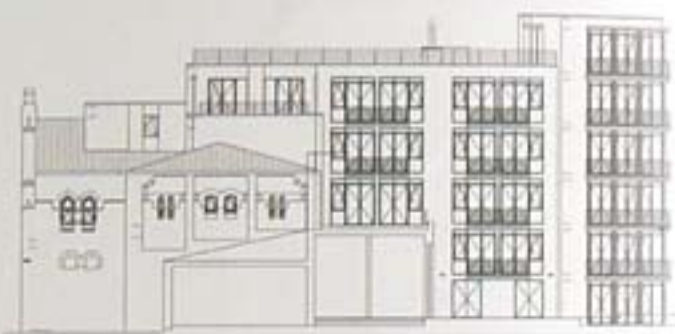

The book cover features a grid of 20 architectural photographs, each with a different color overlay. The colors transition from blue at the top, through green and teal, to purple and orange at the bottom. The photographs show various European architectural styles, including modernist buildings, classical structures, and urban planning.

#### LOFT LIVING VIKTORIA QUARTER

The former Schultheiss Brewery, located in the center of Berlin beside Viktoria Park, was built in the early years of the 20th century with impressive old factory buildings. This ancient industrial area was a perfect basis to develop a contemporary loft living atmosphere. The architects reorganized the ensemble with spacious loft apartments, shops and galleries carefully implemented in the historic buildings. New structures, like the 6-story "Atelierhaus" with luxurious maisonette apartments, were designed as a modern continuation of the historic place.