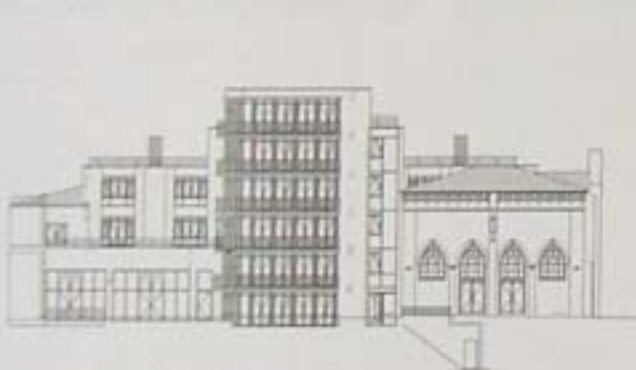

The book cover features a grid of 20 architectural photographs, each with a different color overlay. The colors transition from blue at the top, through green and teal, to purple and orange at the bottom. The photographs show various European architectural styles, including modernist buildings, classical structures, and urban planning.

#### LOFT LIVING VIKTORIA QUARTER

The former Schultheiss Brewery, located in the center of Berlin beside Viktoria Park, was built in the early years of the 20th century with impressive old factory buildings. This ancient industrial area was a perfect basis to develop a contemporary loft living atmosphere. The architects reorganized the ensemble with spacious loft apartments, shops and galleries carefully implemented in the historic buildings. New structures, like the 6-story "Atelierhaus" with luxurious maisonette apartments, were designed as a modern continuation of the historic place.