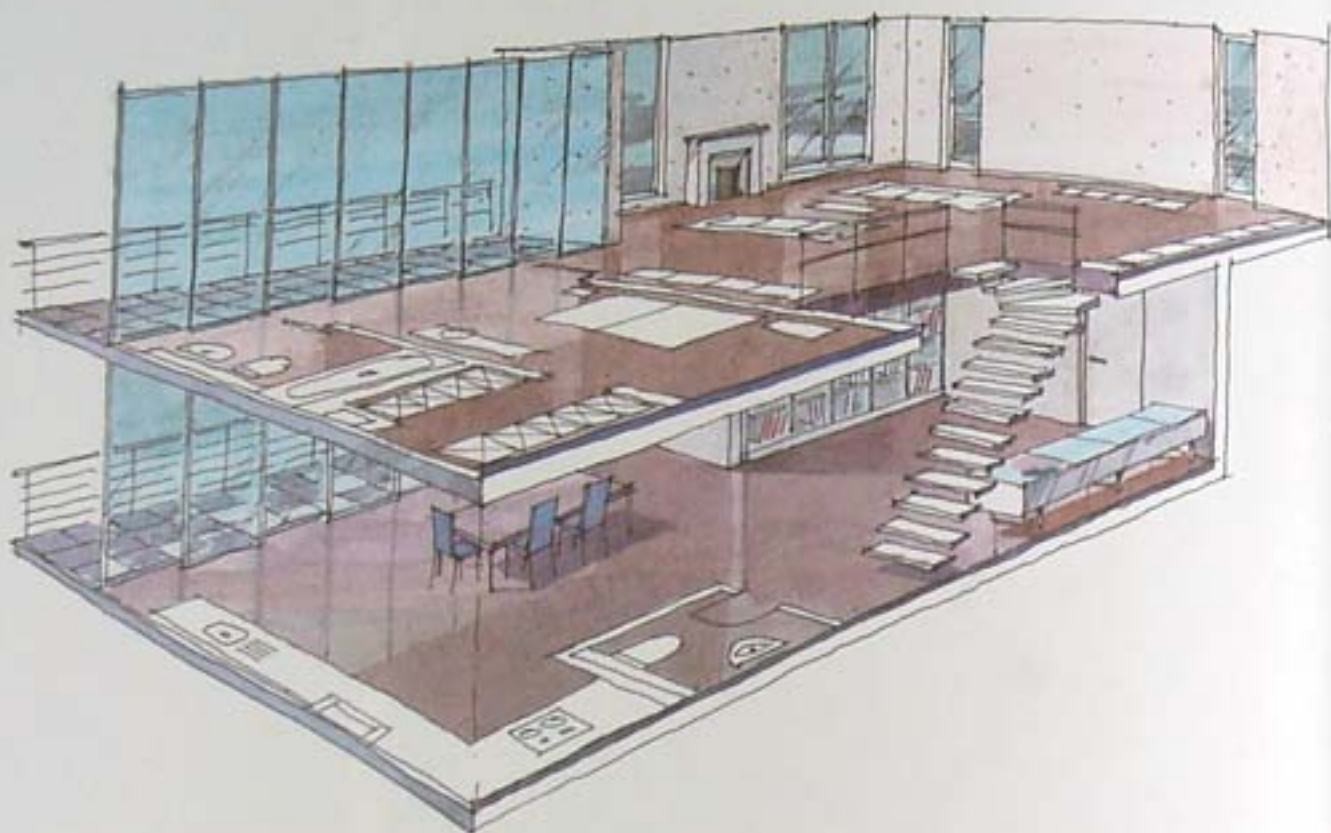

The book cover features a grid of 20 architectural photographs, each with a different color overlay. The colors transition from blue at the top, through green and teal, to purple and orange at the bottom. The photographs show various European architectural styles, including modernist buildings, classical structures, and urban planning.

#### LOFT LIVING VIKTORIA QUARTER

The former Schultheiss Brewery, located in the center of Berlin beside Viktoria Park, was built in the early years of the 20th century with impressive old factory buildings. This ancient industrial area was a perfect basis to develop a contemporary loft living atmosphere. The architects reorganized the ensemble with spacious loft apartments, shops and galleries carefully implemented in the historic buildings. New structures, like the 6-story "Atelierhaus" with luxurious maisonette apartments, were designed as a modern continuation of the historic place.